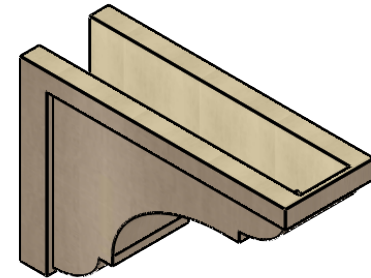

ITEM NUMBER: CORU07X21X14BRYRCPR

7"W X 21"D X 14"H SERIES 3 CLASSIC BRYANT ROUGH CEDAR TIMBERTHANE
FAUX WOOD CORBEL, PRIMED

SIDE PROFILE

FRONT PROFILE

ISOMETRIC

EKENA MILLWORK
2300 WEST MAIN ST.
CLARKSVILLE, TX 75426
TOLL FREE: 866-607-0453
WWW.EKENAMILLWORK.COM