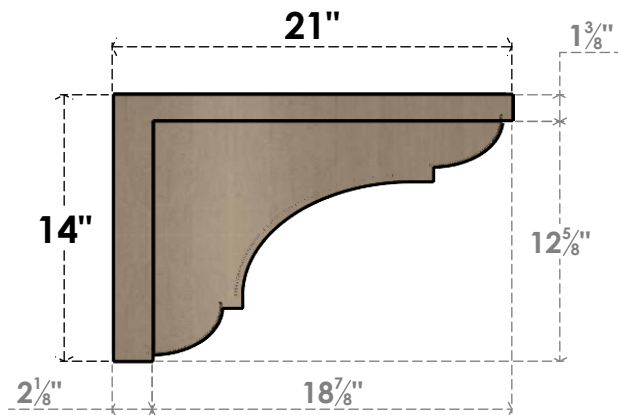

ITEM NUMBER: CORU07X21X14BRYRCPR

7"W X 21"D X 14"H SERIES 3 CLASSIC BRYANT ROUGH CEDAR TIMBERTHANE
FAUX WOOD CORBEL, PRIMED

SIDE PROFILE

FRONT PROFILE

ISOMETRIC

EKENA MILLWORK
2300 WEST MAIN ST.
CLARKSVILLE, TX 75426
TOLL FREE: 866-607-0453
WWW.EKENAMILLWORK.COM

NOTES

1. INSTALLATION TO BE COMPLETED IN ACCORDANCE WITH MANUFACTURER'S SPECIFICATIONS.
2. DRAWING MAY NOT BE TO SCALE
3. THIS DRAWING IS INTENDED FOR DESIGN AND PLANNING PURPOSES ONLY.
4. ALL INFORMATION CONTAINED HEREIN WAS CURRENT AT THE TIME OF DEVELOPMENT BUT MUST BE REVIEWED AND APPROVED BY THE PRODUCT MANUFACTURER TO BE CONSIDERED ACCURATE.
5. TIMBERTHANE ARCHITECTURAL PRODUCTS ARE MADE FROM HIGH DENSITY URETHANE AND COME FACTORY PRIMED