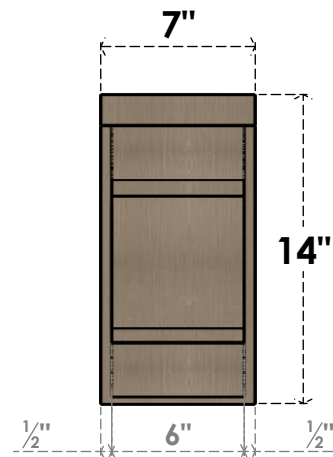

ITEM NUMBER: CORU07X21X14BRYRCPR

7"W X 21"D X 14"H SERIES 3 CLASSIC BRYANT ROUGH CEDAR TIMBERTHANE
FAUX WOOD CORBEL, PRIMED

SIDE PROFILE

FRONT PROFILE

ISOMETRIC

EKENA MILLWORK
2300 WEST MAIN ST.
CLARKSVILLE, TX 75426
TOLL FREE: 866-607-0453
WWW.EKENAMILLWORK.COM

NOTES

1. INSTALLATION TO BE COMPLETED IN ACCORDANCE WITH MANUFACTURER'S SPECIFICATIONS.
2. DRAWING MAY NOT BE TO SCALE
3. THIS DRAWING IS INTENDED FOR DESIGN AND PLANNING PURPOSES ONLY.
4. ALL INFORMATION CONTAINED HEREIN WAS CURRENT AT THE TIME OF DEVELOPMENT BUT MUST BE REVIEWED AND APPROVED BY THE PRODUCT MANUFACTURER TO BE CONSIDERED ACCURATE.
5. TIMBERTHANE ARCHITECTURAL PRODUCTS ARE MADE FROM HIGH DENSITY URETHANE AND COME FACTORY PRIMED